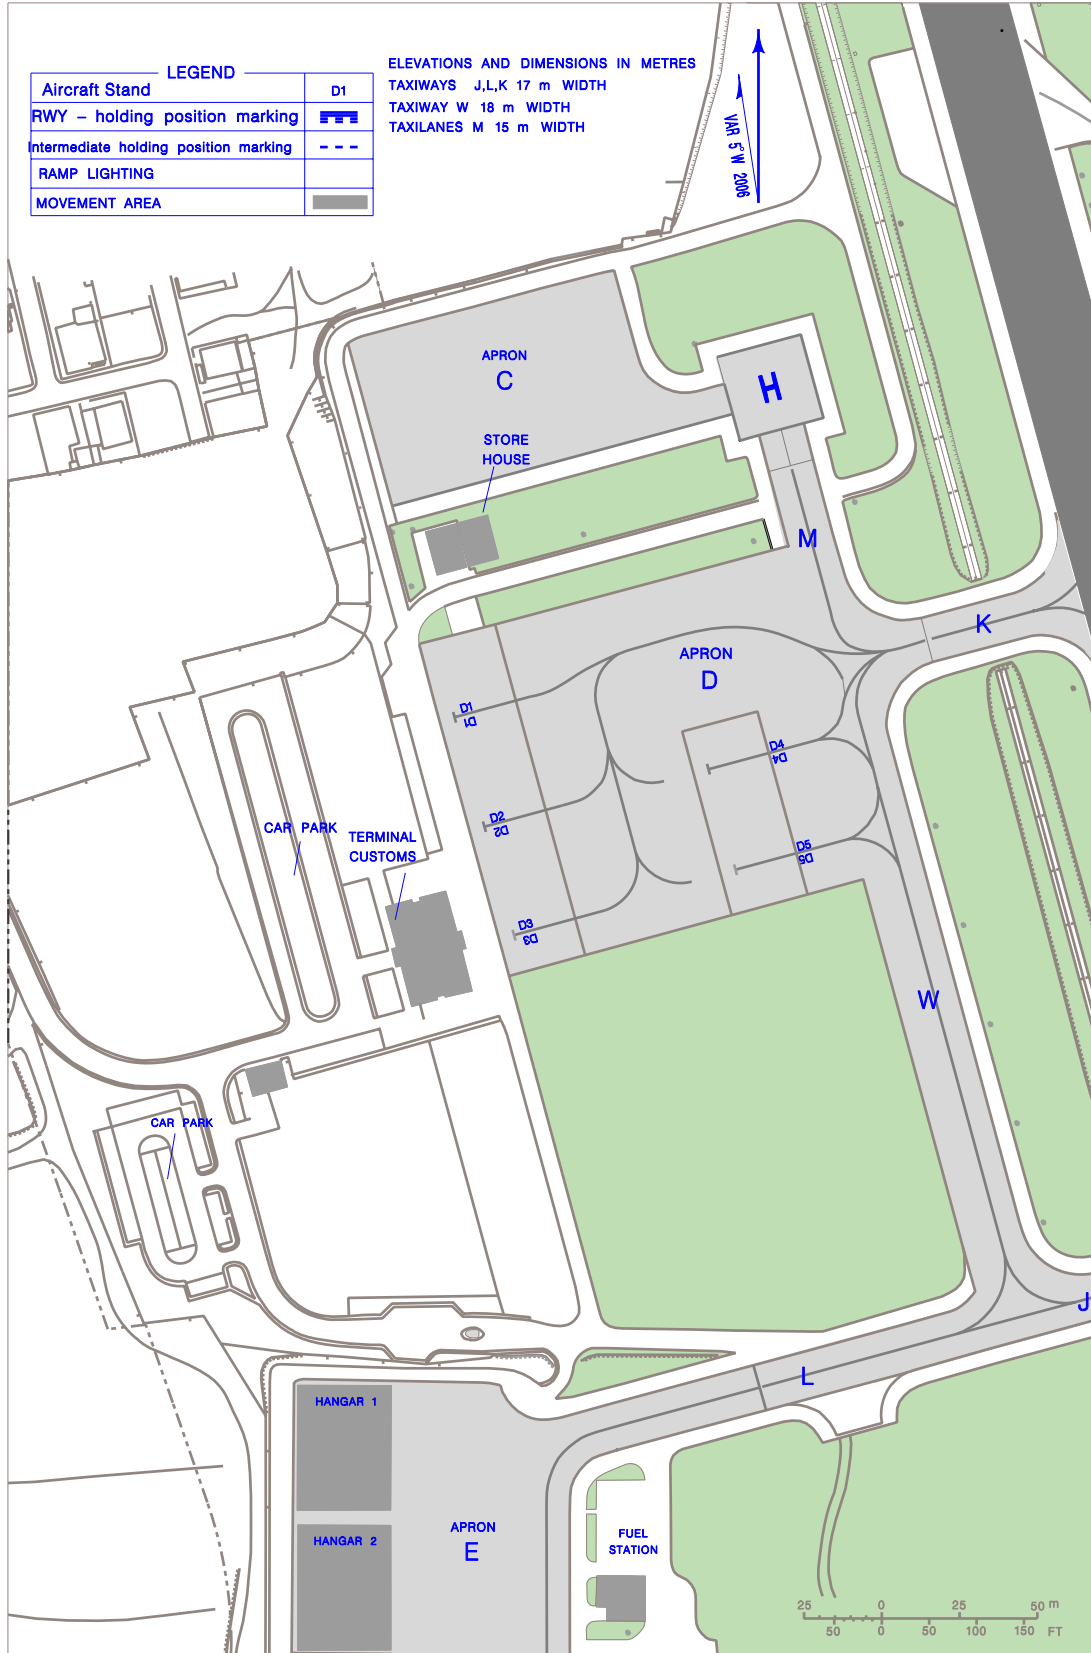

LPCS AD 2.24.2A1-1

AIRCRAFT PARKING/
DOCKING CHART-ICAO

APRON ELEV.
C 94.30m, D 93.30m, E 91.00m

TWR 120.30
SMC 121.825

CASCAIS

New Magnetic Variation